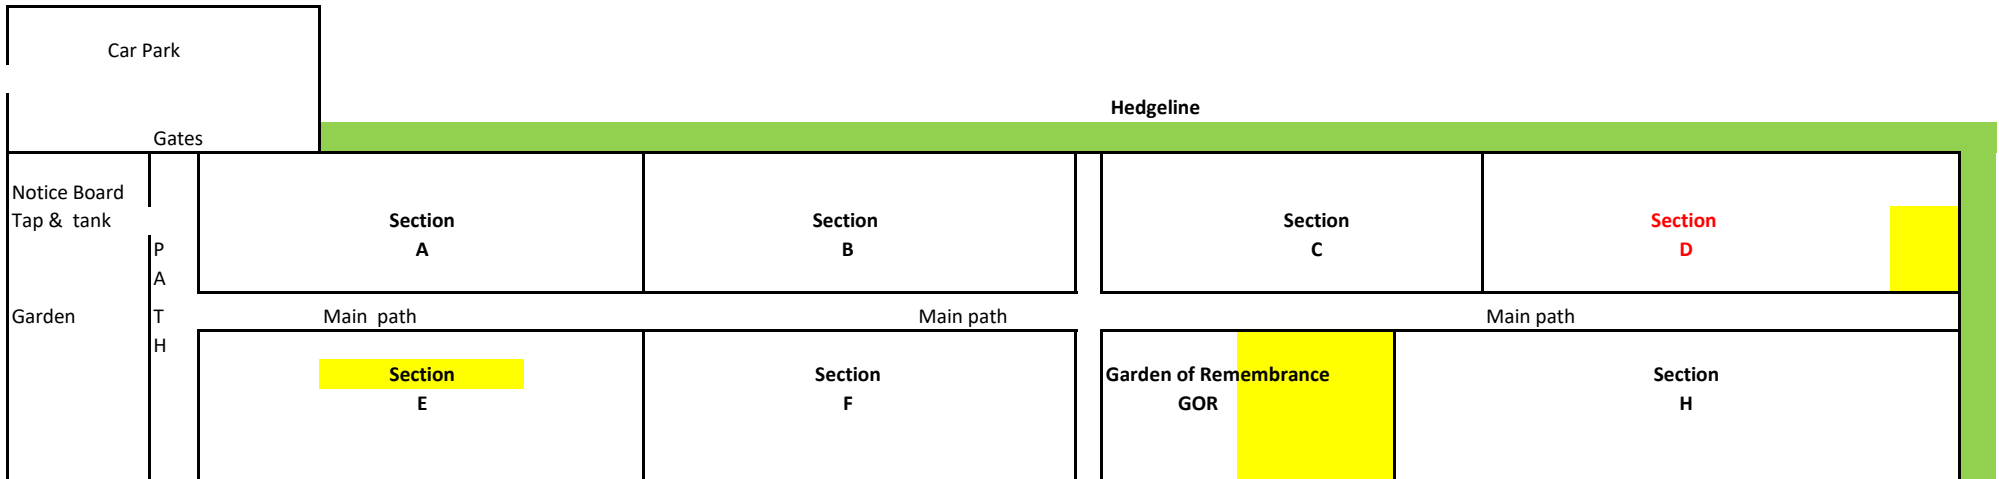

# TATWORTH CEMETERY PLAN

## MAR 2018

**KEY to Cemetery Plans**

- Spare/not used
- In use
- Closed
- Reserved

GOR is for cremated remains only

**Section D has new/unsold plots**

Section H has not yet been sold/used

TATWORTH CEMETERY SECTION A

# TATWORTH CEMETERY PLAN

**PLOT NUMBERING:** Plots in all sections are numbered along the length of each section.

Each Section starts at No. 1 eg A1, B1 etc Corner plot numbers are marked on this plan as a rough guide only.